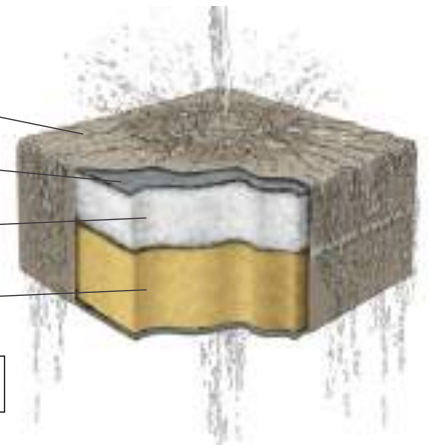

Cushion composition

Outer cover/fabric

Inner cover/rain cover

Padding

QuickDryFoam®

90% of rainwater is repelled, whereas only 10% passes through the cushion