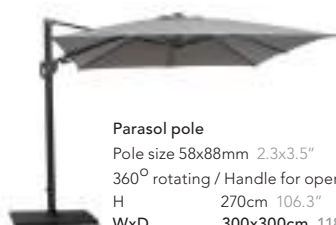

Parasol pole
 Pole size 58x88mm 2.3x3.5"
 360° rotating / Handle for operating
 H 270cm 106.3"
 WxD 300x300cm 118.1x118.1"
 Base concrete 100kg 220LBS
 H 5cm 2"
 WxD 105x105cm 41.3x41.3"

Parasol pole
 Aluminium frame, Anthracite
 Parasol base, concrete