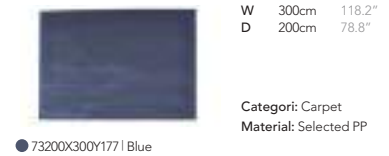

- 5506LUSL | Light grey

Infinity by Cane-line design team

Ø 140cm 55.2"

Categori: Carpet
Material: Selected PP

- 73140Y171 | Blue

Infinity by Cane-line design team

Infinity by Cane-line design team

Infinity by Cane-line design team