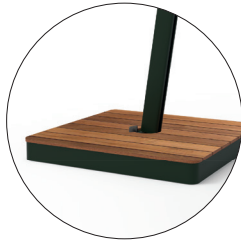

UMBROSA

UNIQUE SHADE DESIGN

Spectra UX

Architecture

Dimensions canopy

3 x 3 m

Dimensions & weight base

(W) 490 x (L) 490 x (H) 190 (incl. wheelset) | 190 kg

Colour fabric

 Marble

Colour frame

 Papyrus White RAL 9018

Spectra UX Nature

Dimensions canopy	3 x 3,5 m
Dimensions & weight base	(W) 490 x (L) 490 x (H) 190 (incl. wheelset) 190 kg
Colour fabric	 Lin
Colour frame	 Bottle Green RAL 6007